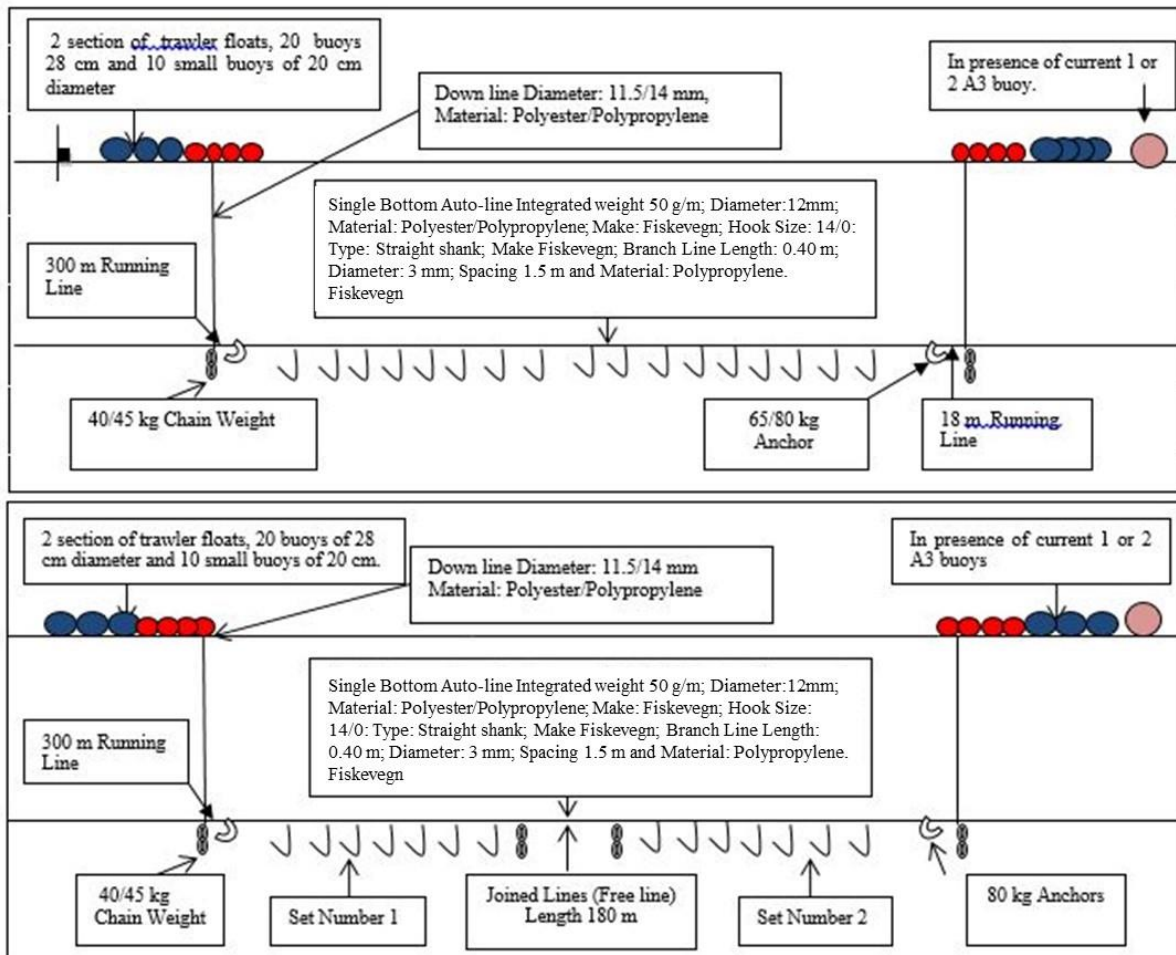

Argos Georgia

Gear details

Line type	Autoline
Line material	12 mm thick Polyester/Nylon braided rope
Average line length and range ¹	8,101 m (4,319 – 14,397)
Hook type	EZ 14/0 Straight shank
Number of hooks per line and spacing ²	5,786 (3,085 – 10,284) at 1.4 m spacing
Snood Length	0.4m
Weight material and mass	Integrated weight, 50 g/m
Spacing of weights	N/A
Sink rate ²	0.37m/s
Anchor type and number	One 65/80kg grapnel anchor and one 40/45kg chain at either end.
Floats and spacing	N/A

The vessel uses two different gear configurations depending on the topography of the fishing grounds and the ice conditions, single lines and join lines, as illustrated above.

¹ Based on 2018/19 data

² For regular gear, measurement of sink rates is no longer required, data are from 2014/15 season.