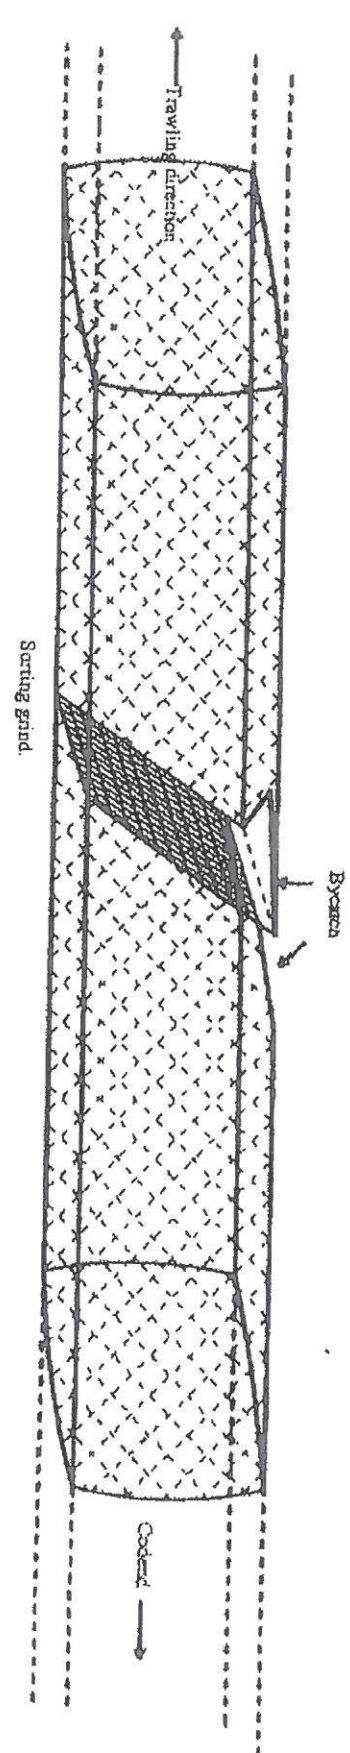

## Sealnett for krilltrawl.

Based on experience from other krill-vessels  
for closing the trawl opening for seal.

SORTING GRIND FOR SEAL - GRIND: 100mm.

-----