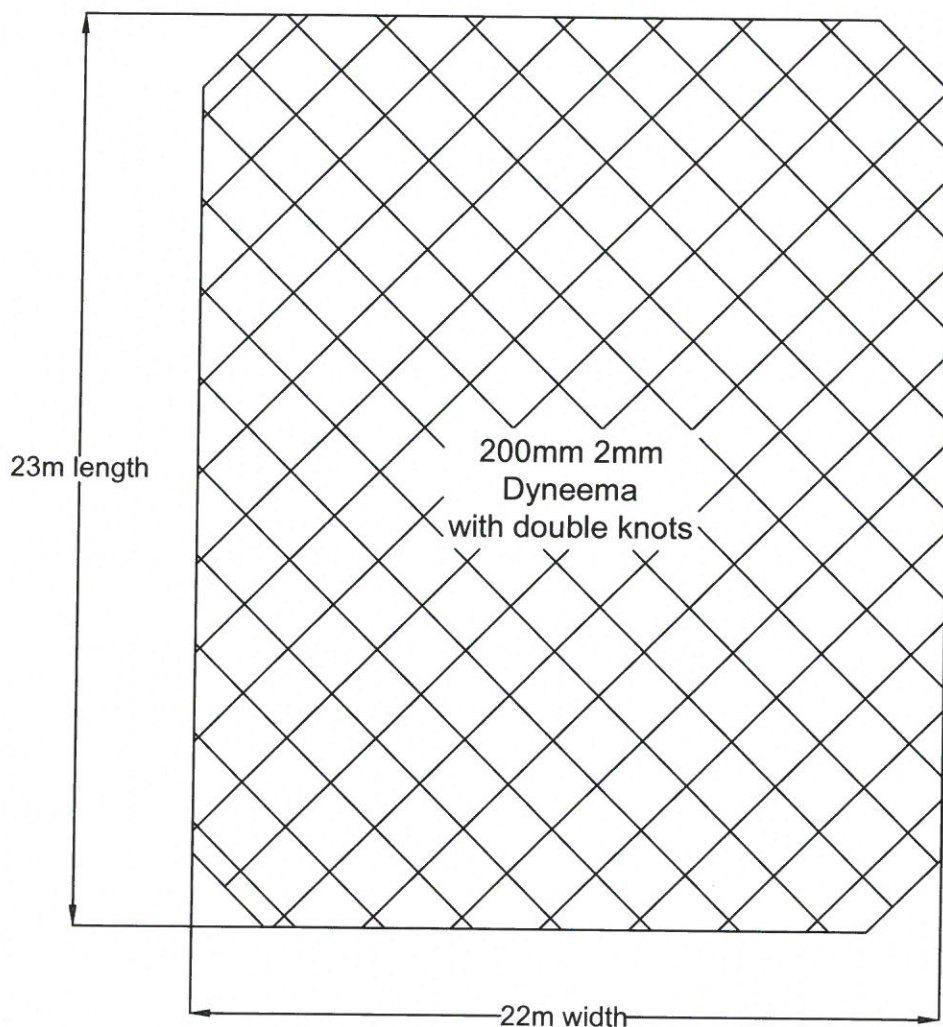

**Seal net for beam krill trawl 22 x 22m  
22m width x 23m length**

Seal net mounted in the trawl opening

Date: 19.09.18	Design by: W.H.V.		<b>Egersund Trål</b> <small>PART OF EGERSUND GROUP</small>	Trawl: Krill
Approved: A.S.	Length:			Ship:
Egersund Trål A/S		Tel: 0047 51 46 29 00	Email: post@egersund-traal.no	www.egersundgroup.no

# Sealnett for krilltrawl.

for closing the trawl opening for seal.

**MARINE MAMMAL EXCLUSION DEVICE (MMED) - ALTERATIONS AND REINFORCEMENTS MADE IN 2021 and 2022:**

- MATERIAL: Spectra material (minimum 8mm) for enhanced breaking strength (introduced June 2021 on all AKBM vessels)
- FITTING: MMED moved to outer mouth of trawl to reduce risk of entanglement (introduced February 2022 on all AKBM vessels)