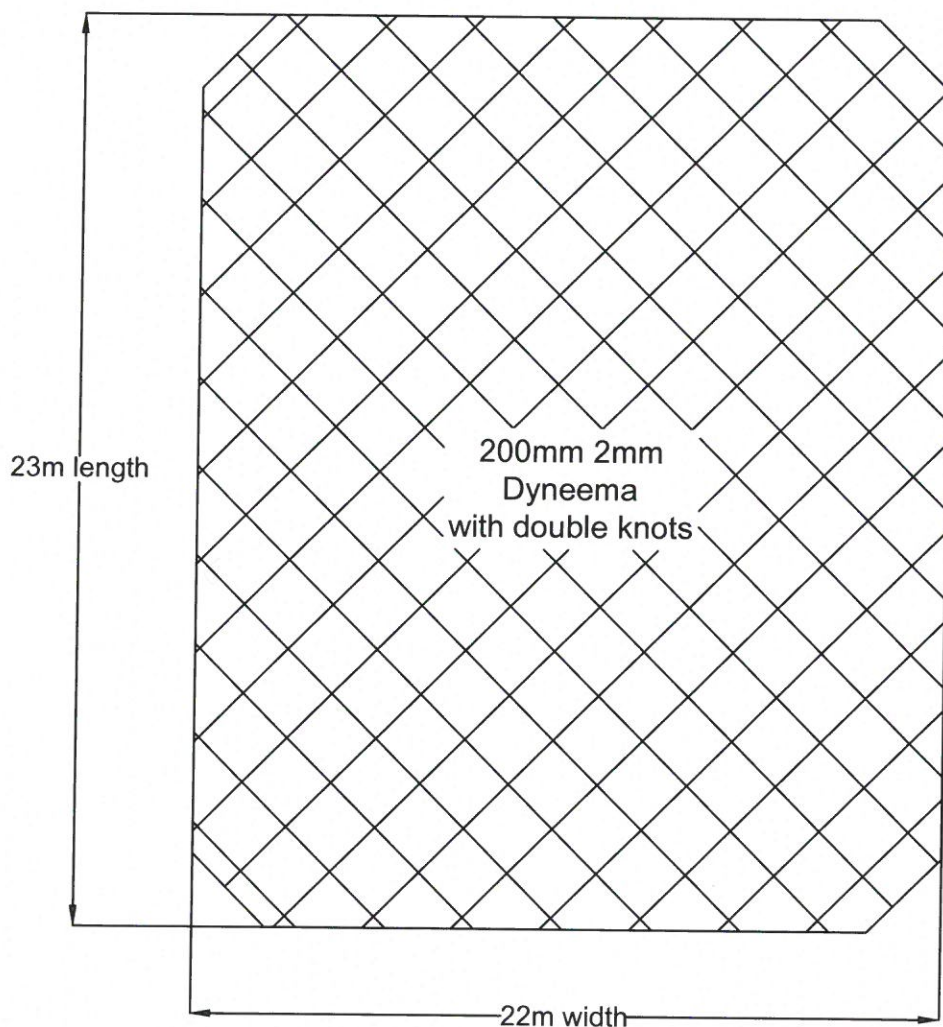

**Seal net for beam krill trawl 22 x 22m
22m width x 23m length**

Seal net mounted in the trawl opening

Date: 19.09.18	Design by: W.H.V.		Egersund Trål <small>PART OF EGERSUND GROUP</small>	Trawl: Krill
Approved: A.S.	Length:			Ship:
Egersund Trål A/S		Tel: 0047 51 46 29 00	Email: post@egersund-traal.no	www.egersundgroup.no

Sealnett for krilltrawl.

for closing the trawl opening for seal.

MARINE MAMMAL EXCLUSION DEVICE (MMED) - ALTERATIONS AND REINFORCEMENTS MADE IN 2021 and 2022:

- MATERIAL: Spectra material (minimum 8mm) for enhanced breaking strength (introduced June 2021 on all AKBM vessels)
- FITTING: MMED moved to outer mouth of trawl to reduce risk of entanglement (introduced February 2022 on all AKBM vessels)